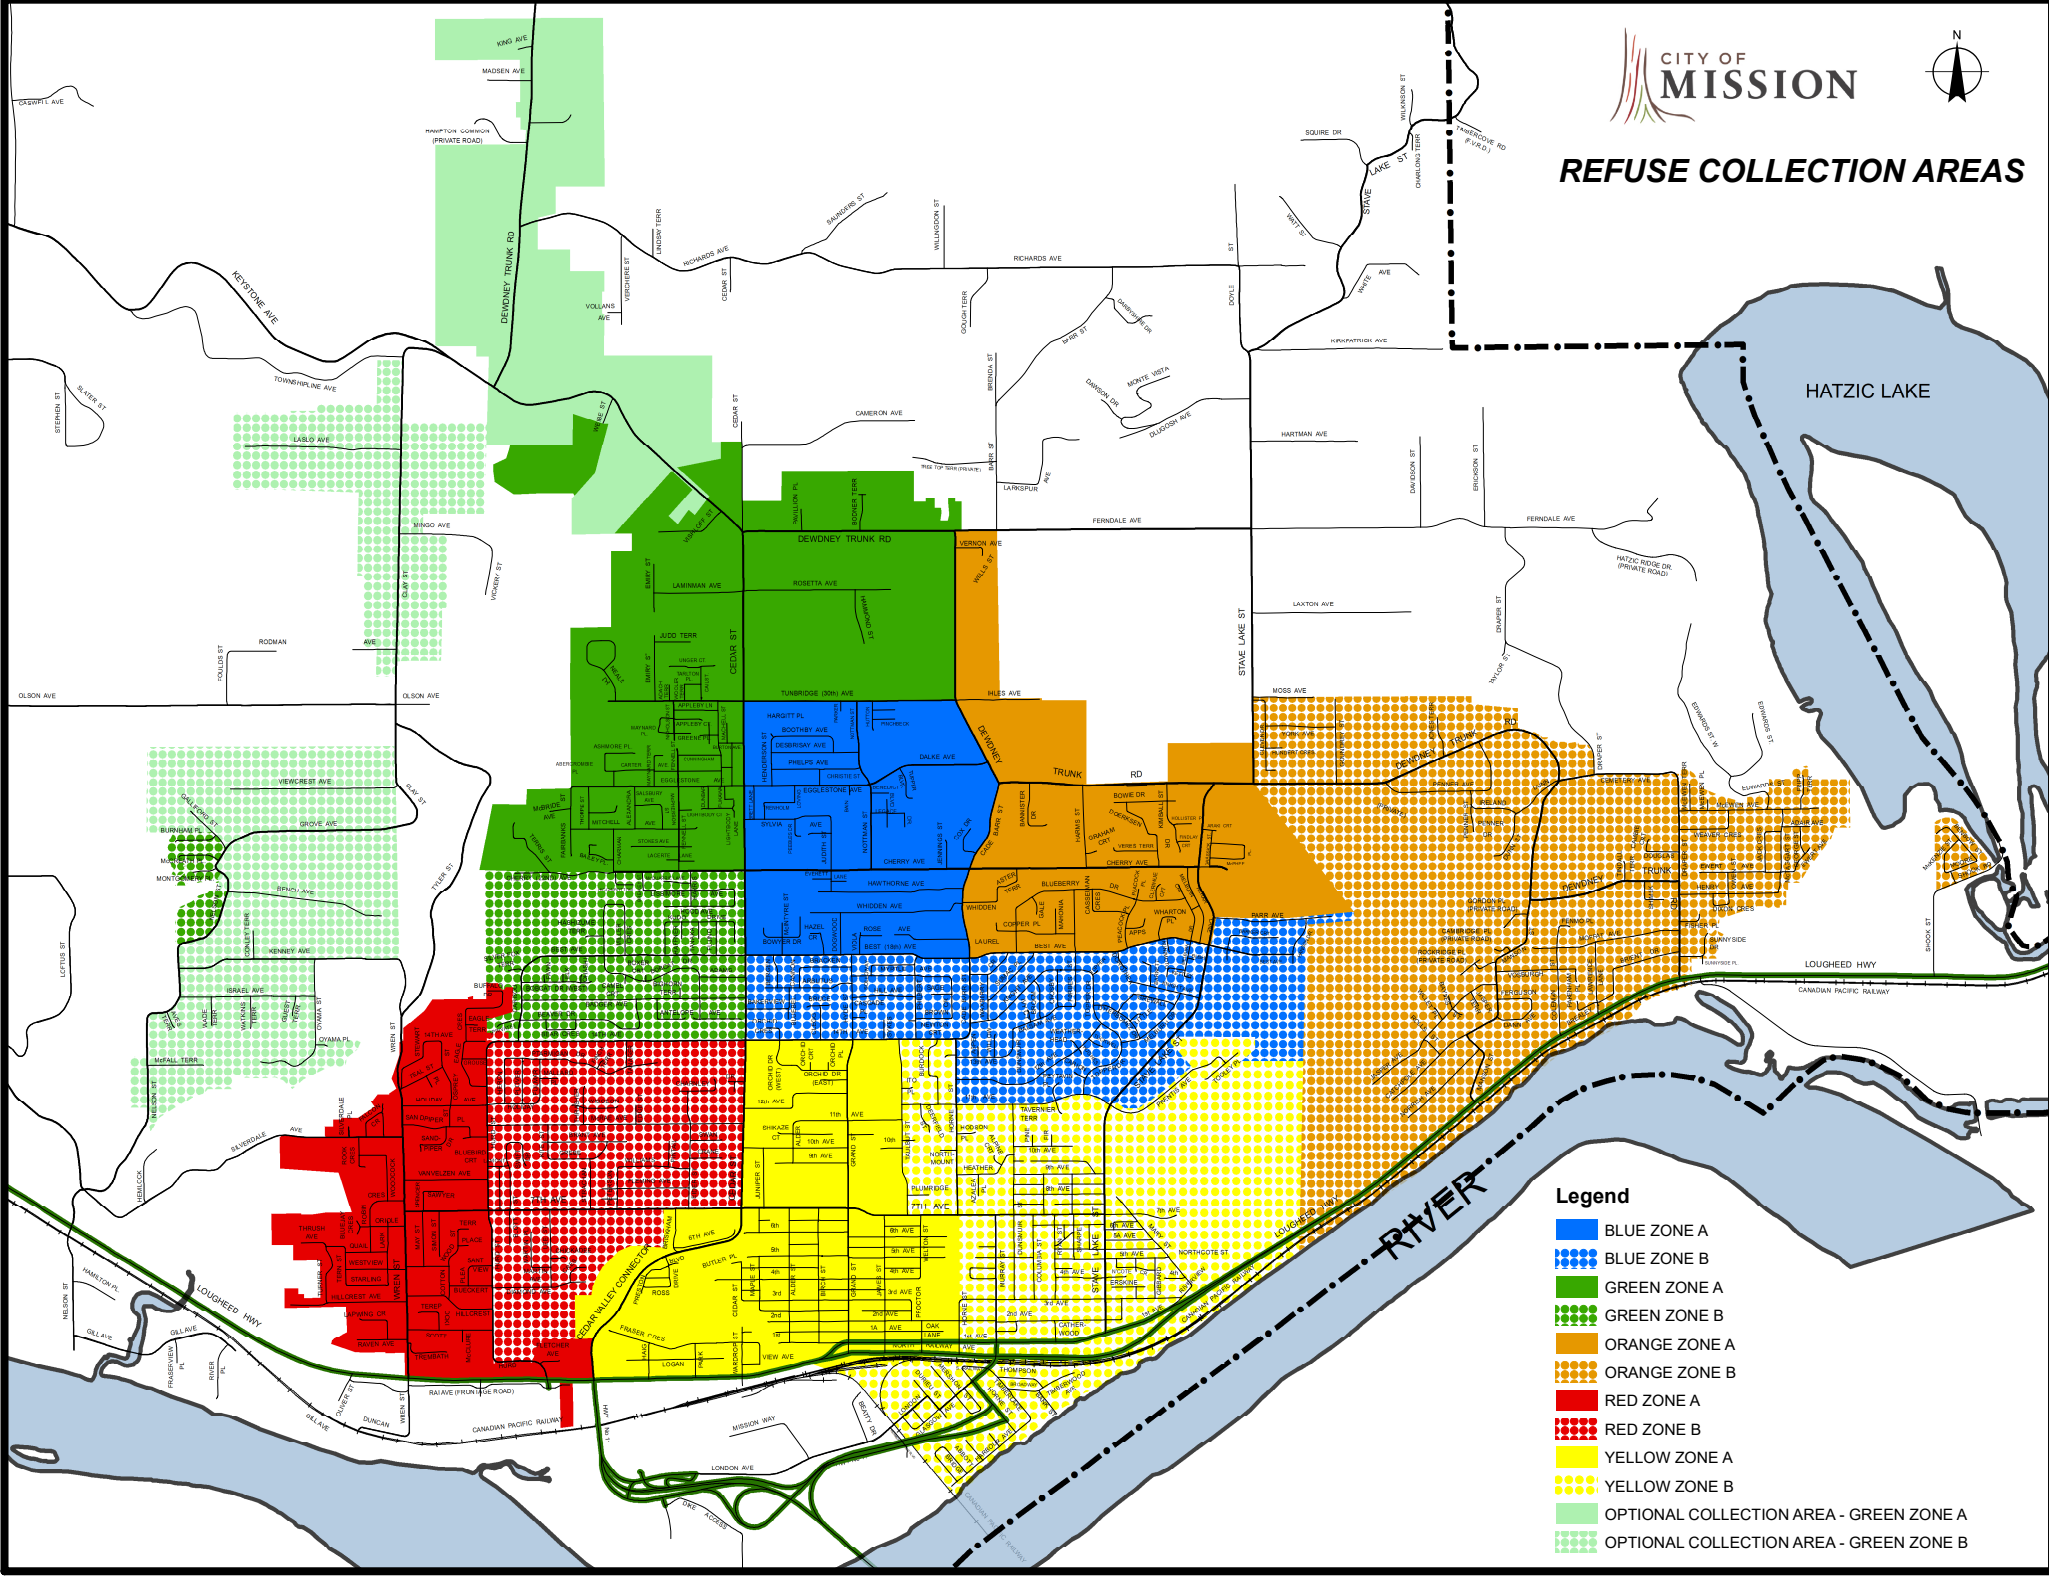

REFUSE COLLECTION AREAS

- Legend**
- BLUE ZONE A
 - BLUE ZONE B
 - GREEN ZONE A
 - GREEN ZONE B
 - ORANGE ZONE A
 - ORANGE ZONE B
 - RED ZONE A
 - RED ZONE B
 - YELLOW ZONE A
 - YELLOW ZONE B
 - OPTIONAL COLLECTION AREA - GREEN ZONE A
 - OPTIONAL COLLECTION AREA - GREEN ZONE B