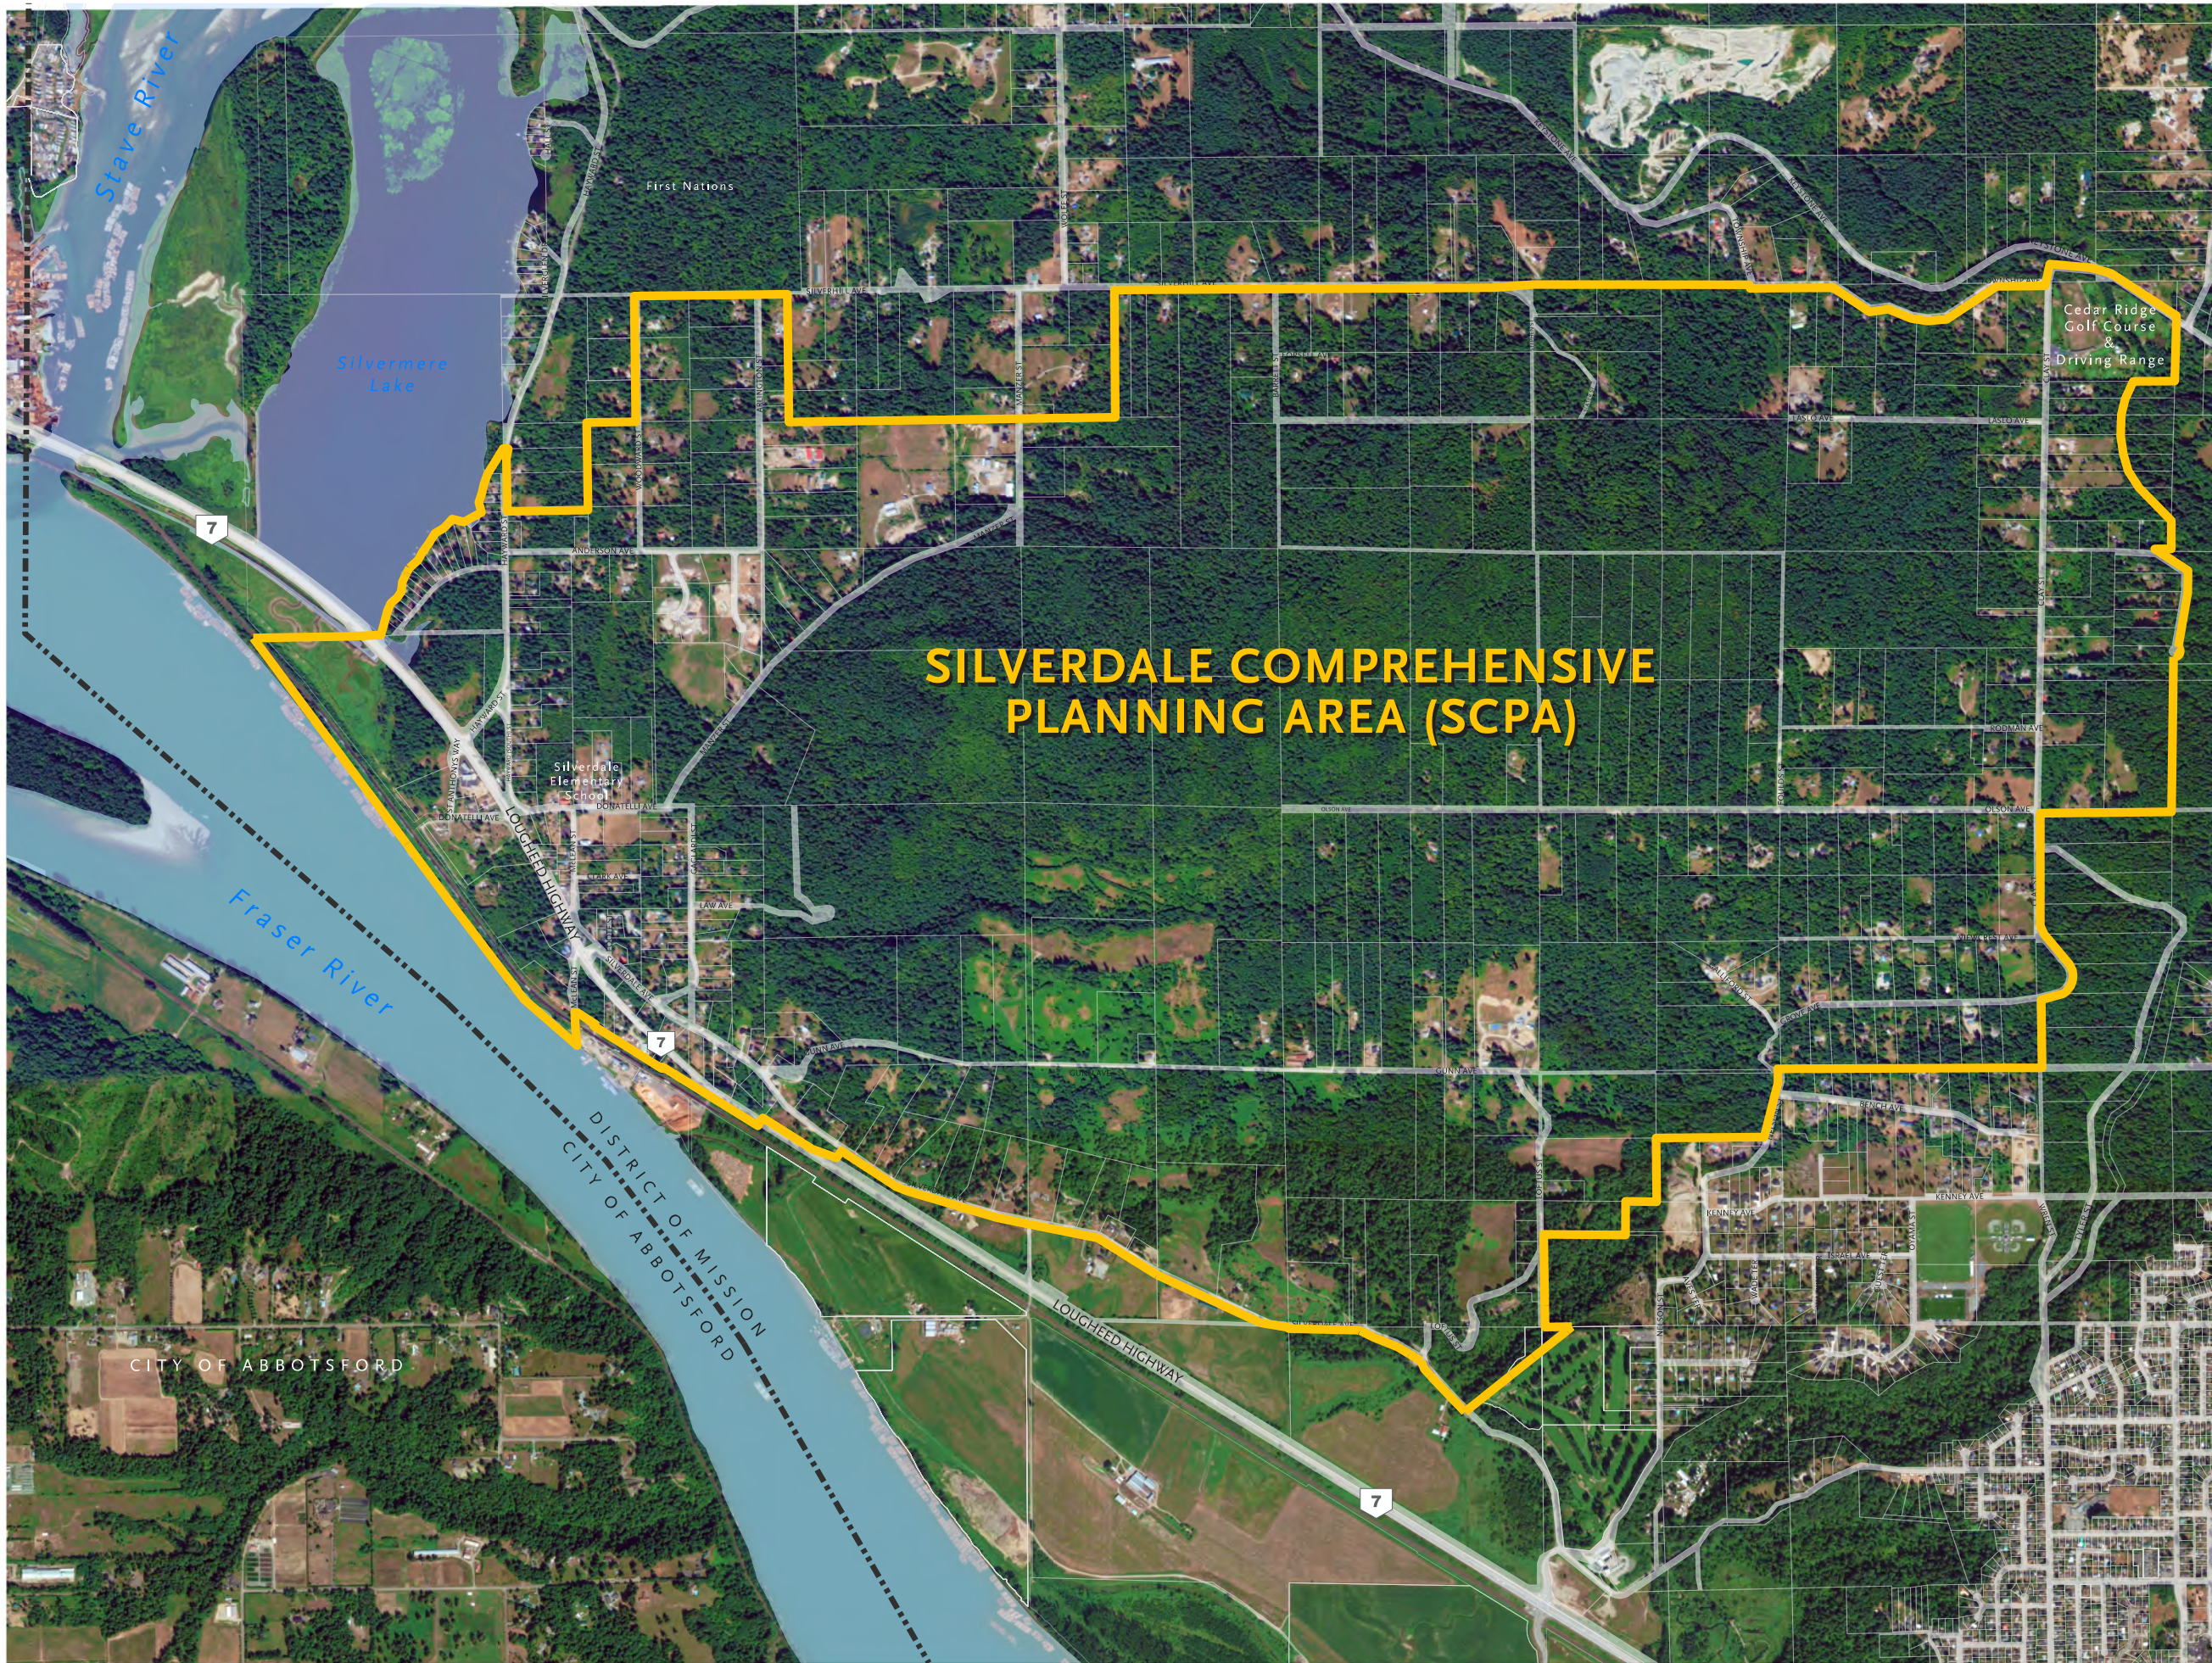

SILVERDALE COMPREHENSIVE PLANNING AREA (SCPA)

LEGEND

JULY 2018

- Municipal Boundary
- Silverdale Comprehensive Planning Area (SCPA)
1,392.17 ha | 3,440.13 ac

SILVERDALE COMPREHENSIVE PLANNING AREA (SCPA)

CITY OF ABBOTSFORD

DISTRICT OF MISSION
CITY OF ABBOTSFORD